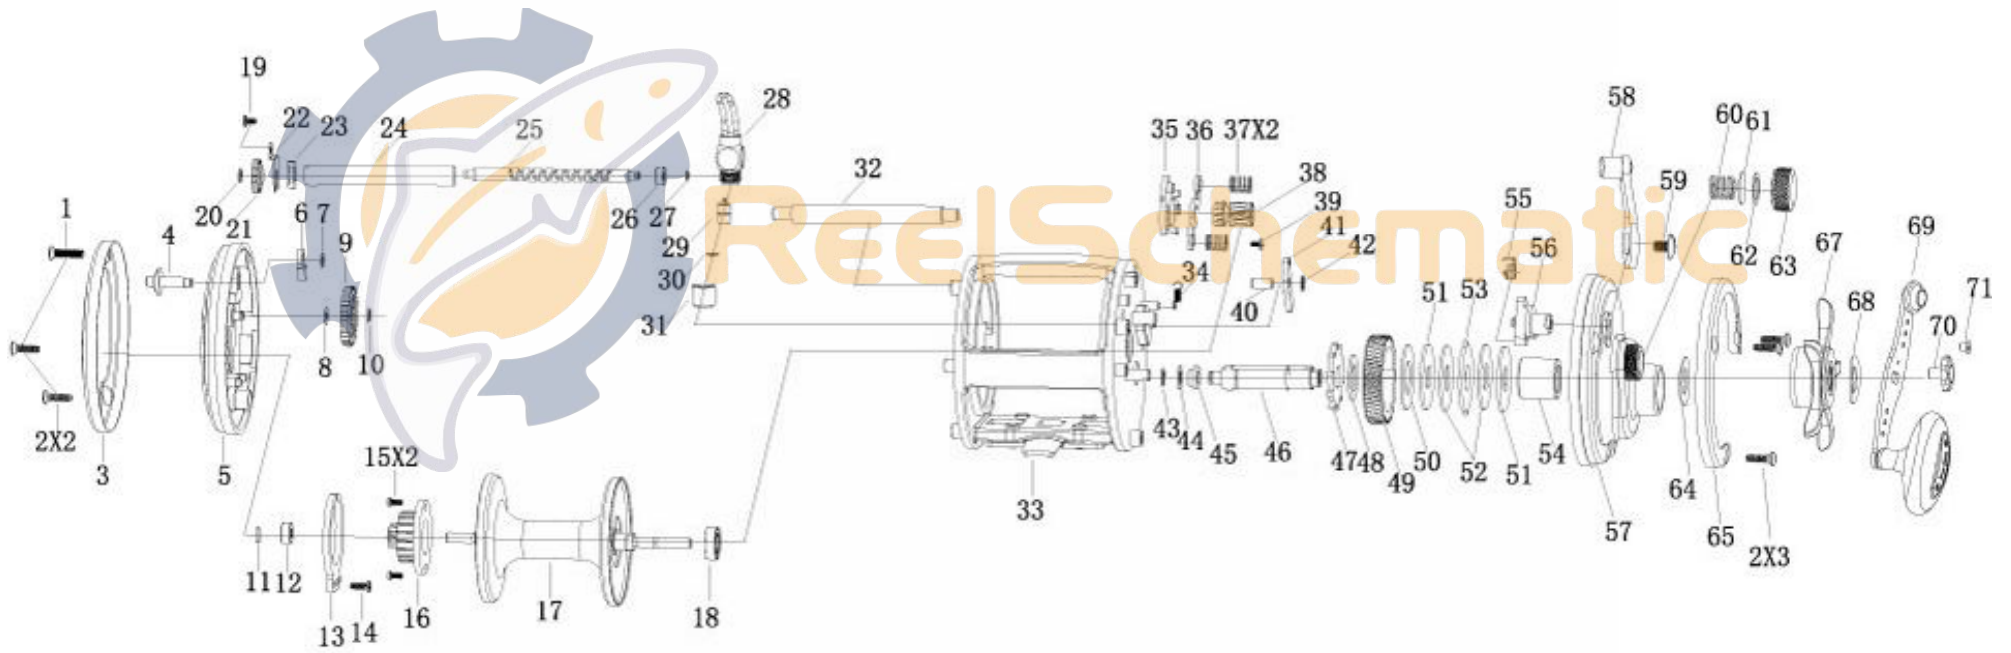

QUANTUM[®]

CN30

Controller

QUANTUM[®]

CN30

Controller

Quantum CN30 Trolling Reel Part List

Key #	Description	Qty.	Part No.	Key #	Description	Qty.	Part No.
1	SCREW	1	TI057-01	36	CLUTCH FLIP LEVER	1	EI025-01
2	SCREW	3	TI057-02	37	CLUTCH COMP.SPRING	2	EI040-01
3	LEFT SIDE GUARD	1	TI128-01	38	PINION GEAR	1	RI011-01
4	CLICK KNOB	1	EI109-01	39	SCREW	1	SI125-01
5	LEFT SIDE PLATE	1	TI023-01	40	PAWL PIN	1	RI100-01
6	CLICK PATCH	1	EI114-01	41	PAWL	1	TI063-01
7	E-CLIP	1	NX092-01	42	WASHER	1	TI045-01
8	WASHER	1	TI032-01	43	E-CLIP	1	QW120-01
9	GEAR	1	RI1152-01	44	WASHER	1	TI038-01
10	E-CLIP	1	NX092-01	45	BUSHING	1	TI017-01
11	WASHER	1	EI035-01	46	GEAR SHAFT	1	TI008-01
12	BALL BEARING	1	PG027-01	47	RATCHET	1	FI083-01
13	SPRING CLIP	1	EI110-01	48	WASHER	1	TI111-01
14	SCREW	1	WW107-01	49	MAIN GEAR	1	TI012-01
15	SCREW	2	SI050-01	50	WASHER	1	TI045-02
16	TRANSMISSION GEAR	1	RI112-01	51	KEY WASHER	1	TI059-01
17	SPOOL ASSY	1	TI321-01	52	DRAG WASHER	1	TI045-01
18	BALL BEARING	1	CH028-01	53	EAR WASHER	1	TI048-01
19	SCREW	1	TI073-01	54	BUSHING	1	TI081-01
20	E-CLIP	1	NX092-01	55	SPRING	1	TI097-01
21	LINE GUIDE SHAFT GEAR	1	TI058-01	56	ECCENTRIC CAM	1	EI141-01
22	LOCATION PLATE	1	TI140-01	57	RIGHT SIDE PLATE	1	TI024-01
23	BUSHING	1	TI067-01	58	FLIP KNOB	1	LI114-02
24	LEVEL WIND GUARD	1	TI016-01	59	SCREW	1	EI053-01
25	WORM SHAFT FOR LEVEL WIND	1	TI072-01	60	DRAG NUT SPRING	1	TI114-01
26	BUSHING	1	TI068-01	61	WASHER	1	TI082-01
27	E-CLIP	1	SV090-01	62	WASHER	1	TI121-01
28	LINE GUIDE RING	1	TI347-01	63	DRAG NUT	1	TI033-01
29	LINE GUIDE PAWL	1	EI006-01	64	WASHER	1	SI121-01
30	WASHER	1	BV035-01	65	RIGHT SIDE GUARD	1	TI147-01
31	LINE GUIDE SHAFT HOLDER NUT	1	EI007-01	67	STAR DRAG	1	TI355-01
32	LINE GUARD SHAFT	1	TI061-01	68	HANDLE ELASTIC WASHER	1	TI054-01
33	FRAME	1	TI301-01	69	HANDLE ASSY	1	TI318-01
34	SPRING	1	SI104-01	70	HANDLE SCREW NUT	1	TI003-01
35	CLUTCH FLIP PLATE	1	EI093-01	71	SCREW	1	HI033-01